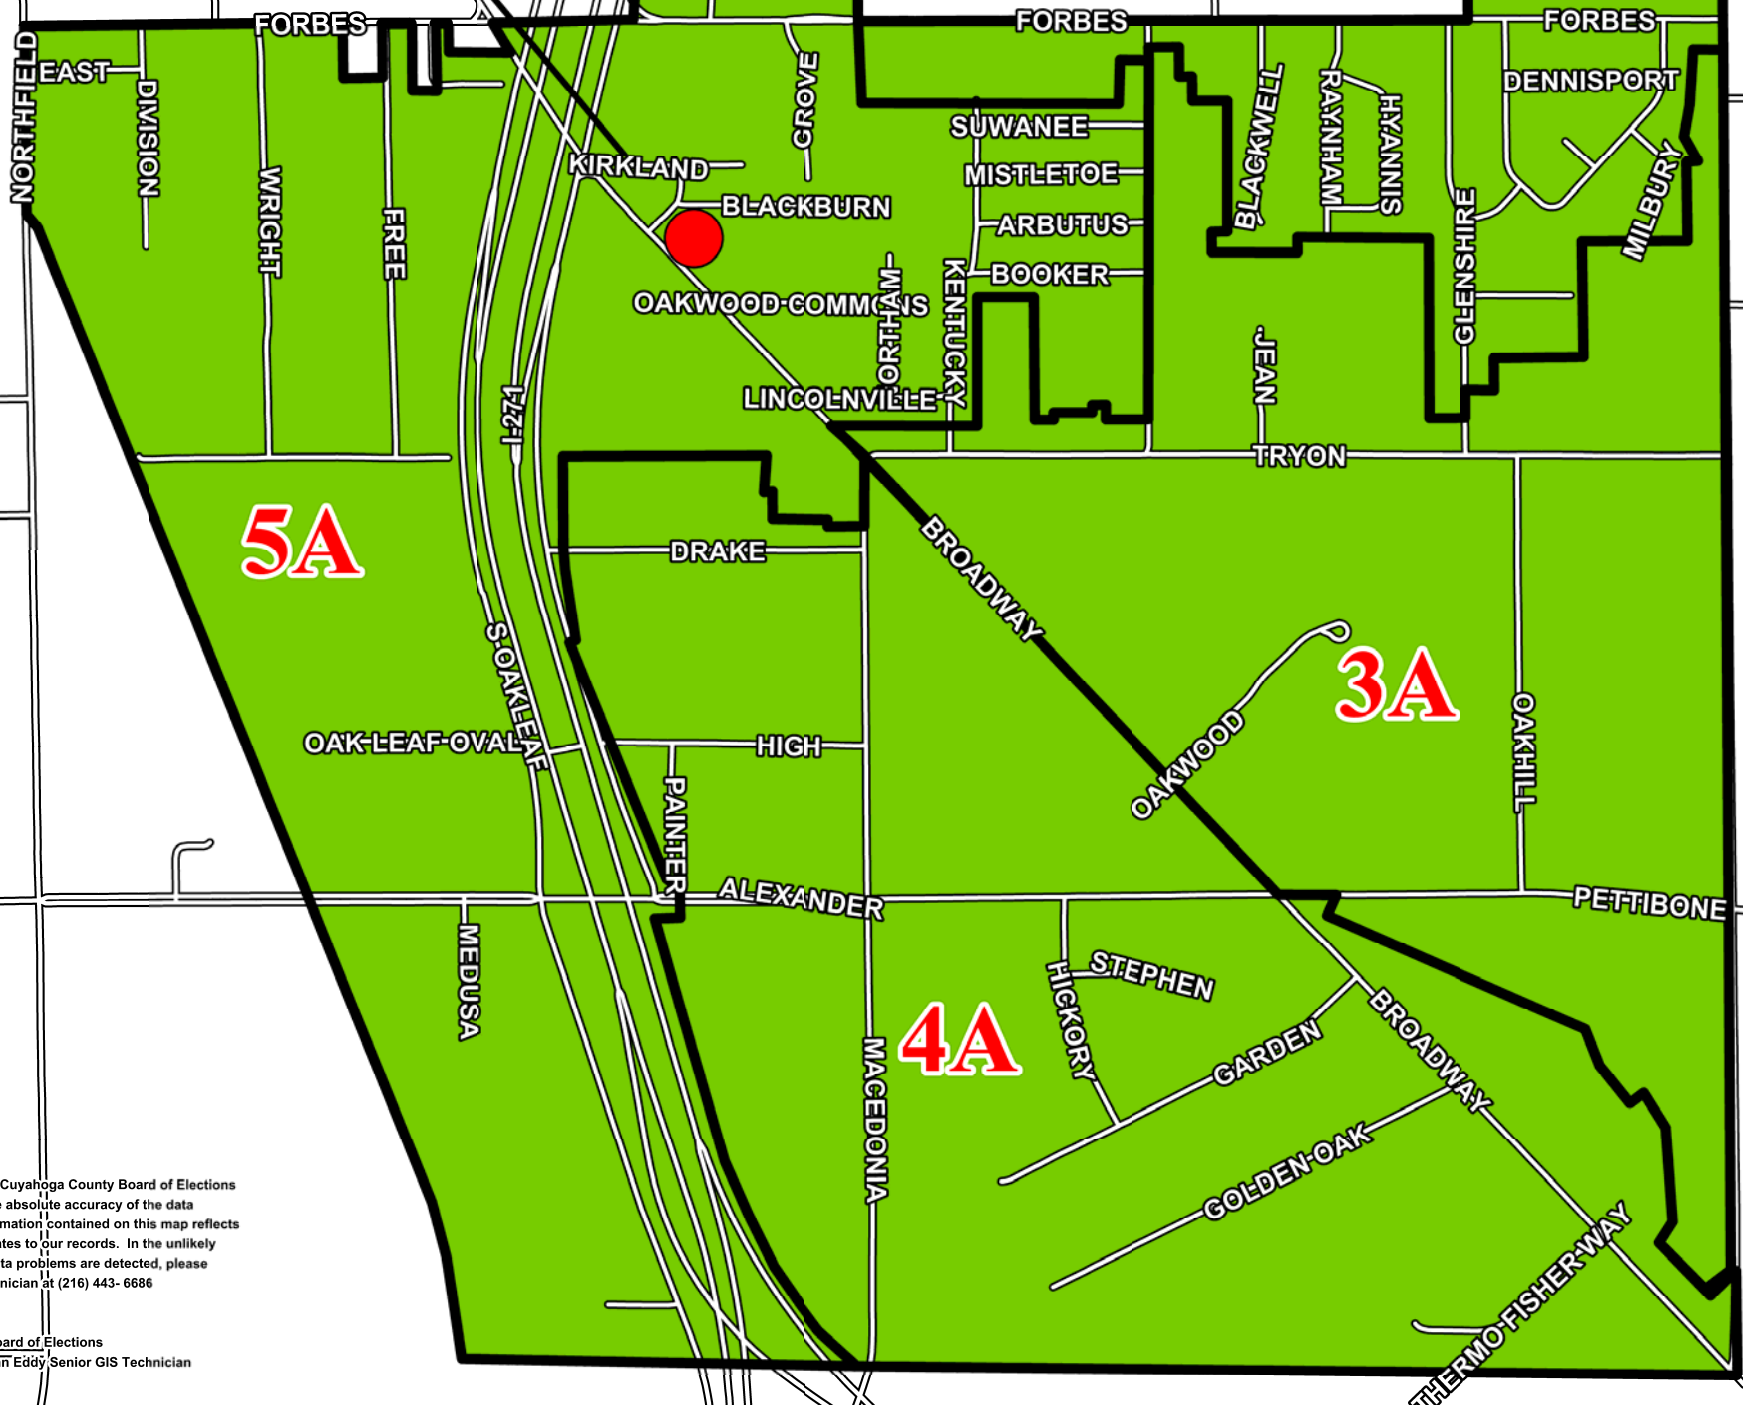

The Village of Oakwood

Precincts & Polling Locations

Revised October 2017

Affirmed March 25, 2019

OAKWOOD COMMUNITY CENTER
23035 BROADWAY AVENUE
1A 2A 3A 4A 5A

1A

2A

5A

3A

4A

- BLUEBIRD CV
- CAMBRIDGE DR
- COLUMBUS RD
- GAILWAY DR
- MORNING GLORY LN
- RED FOX TRL
- RICHMOND RD
- ROBERTDALE RD
- SOLOM RD
- SPARROW HAWK WAY
- WITETAIL RUN

- BLACKWELL DR
- BUCKTHORN RD
- CHINKAPIN CT
- DENNISPORT DR
- DUXBURY CT
- FORBES RD
- GLENSHIRE RD
- HYANNIS DR
- LAMSON RD
- LARCH CT
- LAURELTON DR
- LYNBROOK DR
- MILBURN DR
- MILLBURY CT
- RAYNHAM DR
- RICHMOND RD
- SOMERVALE DR

Notice to buyer: The Cuyahoga County Board of Elections cannot guarantee the absolute accuracy of the data purchased. The information contained on this map reflects the most recent updates to our records. In the unlikely event that serious data problems are detected, please contact the GIS Technician at (216) 443-6686